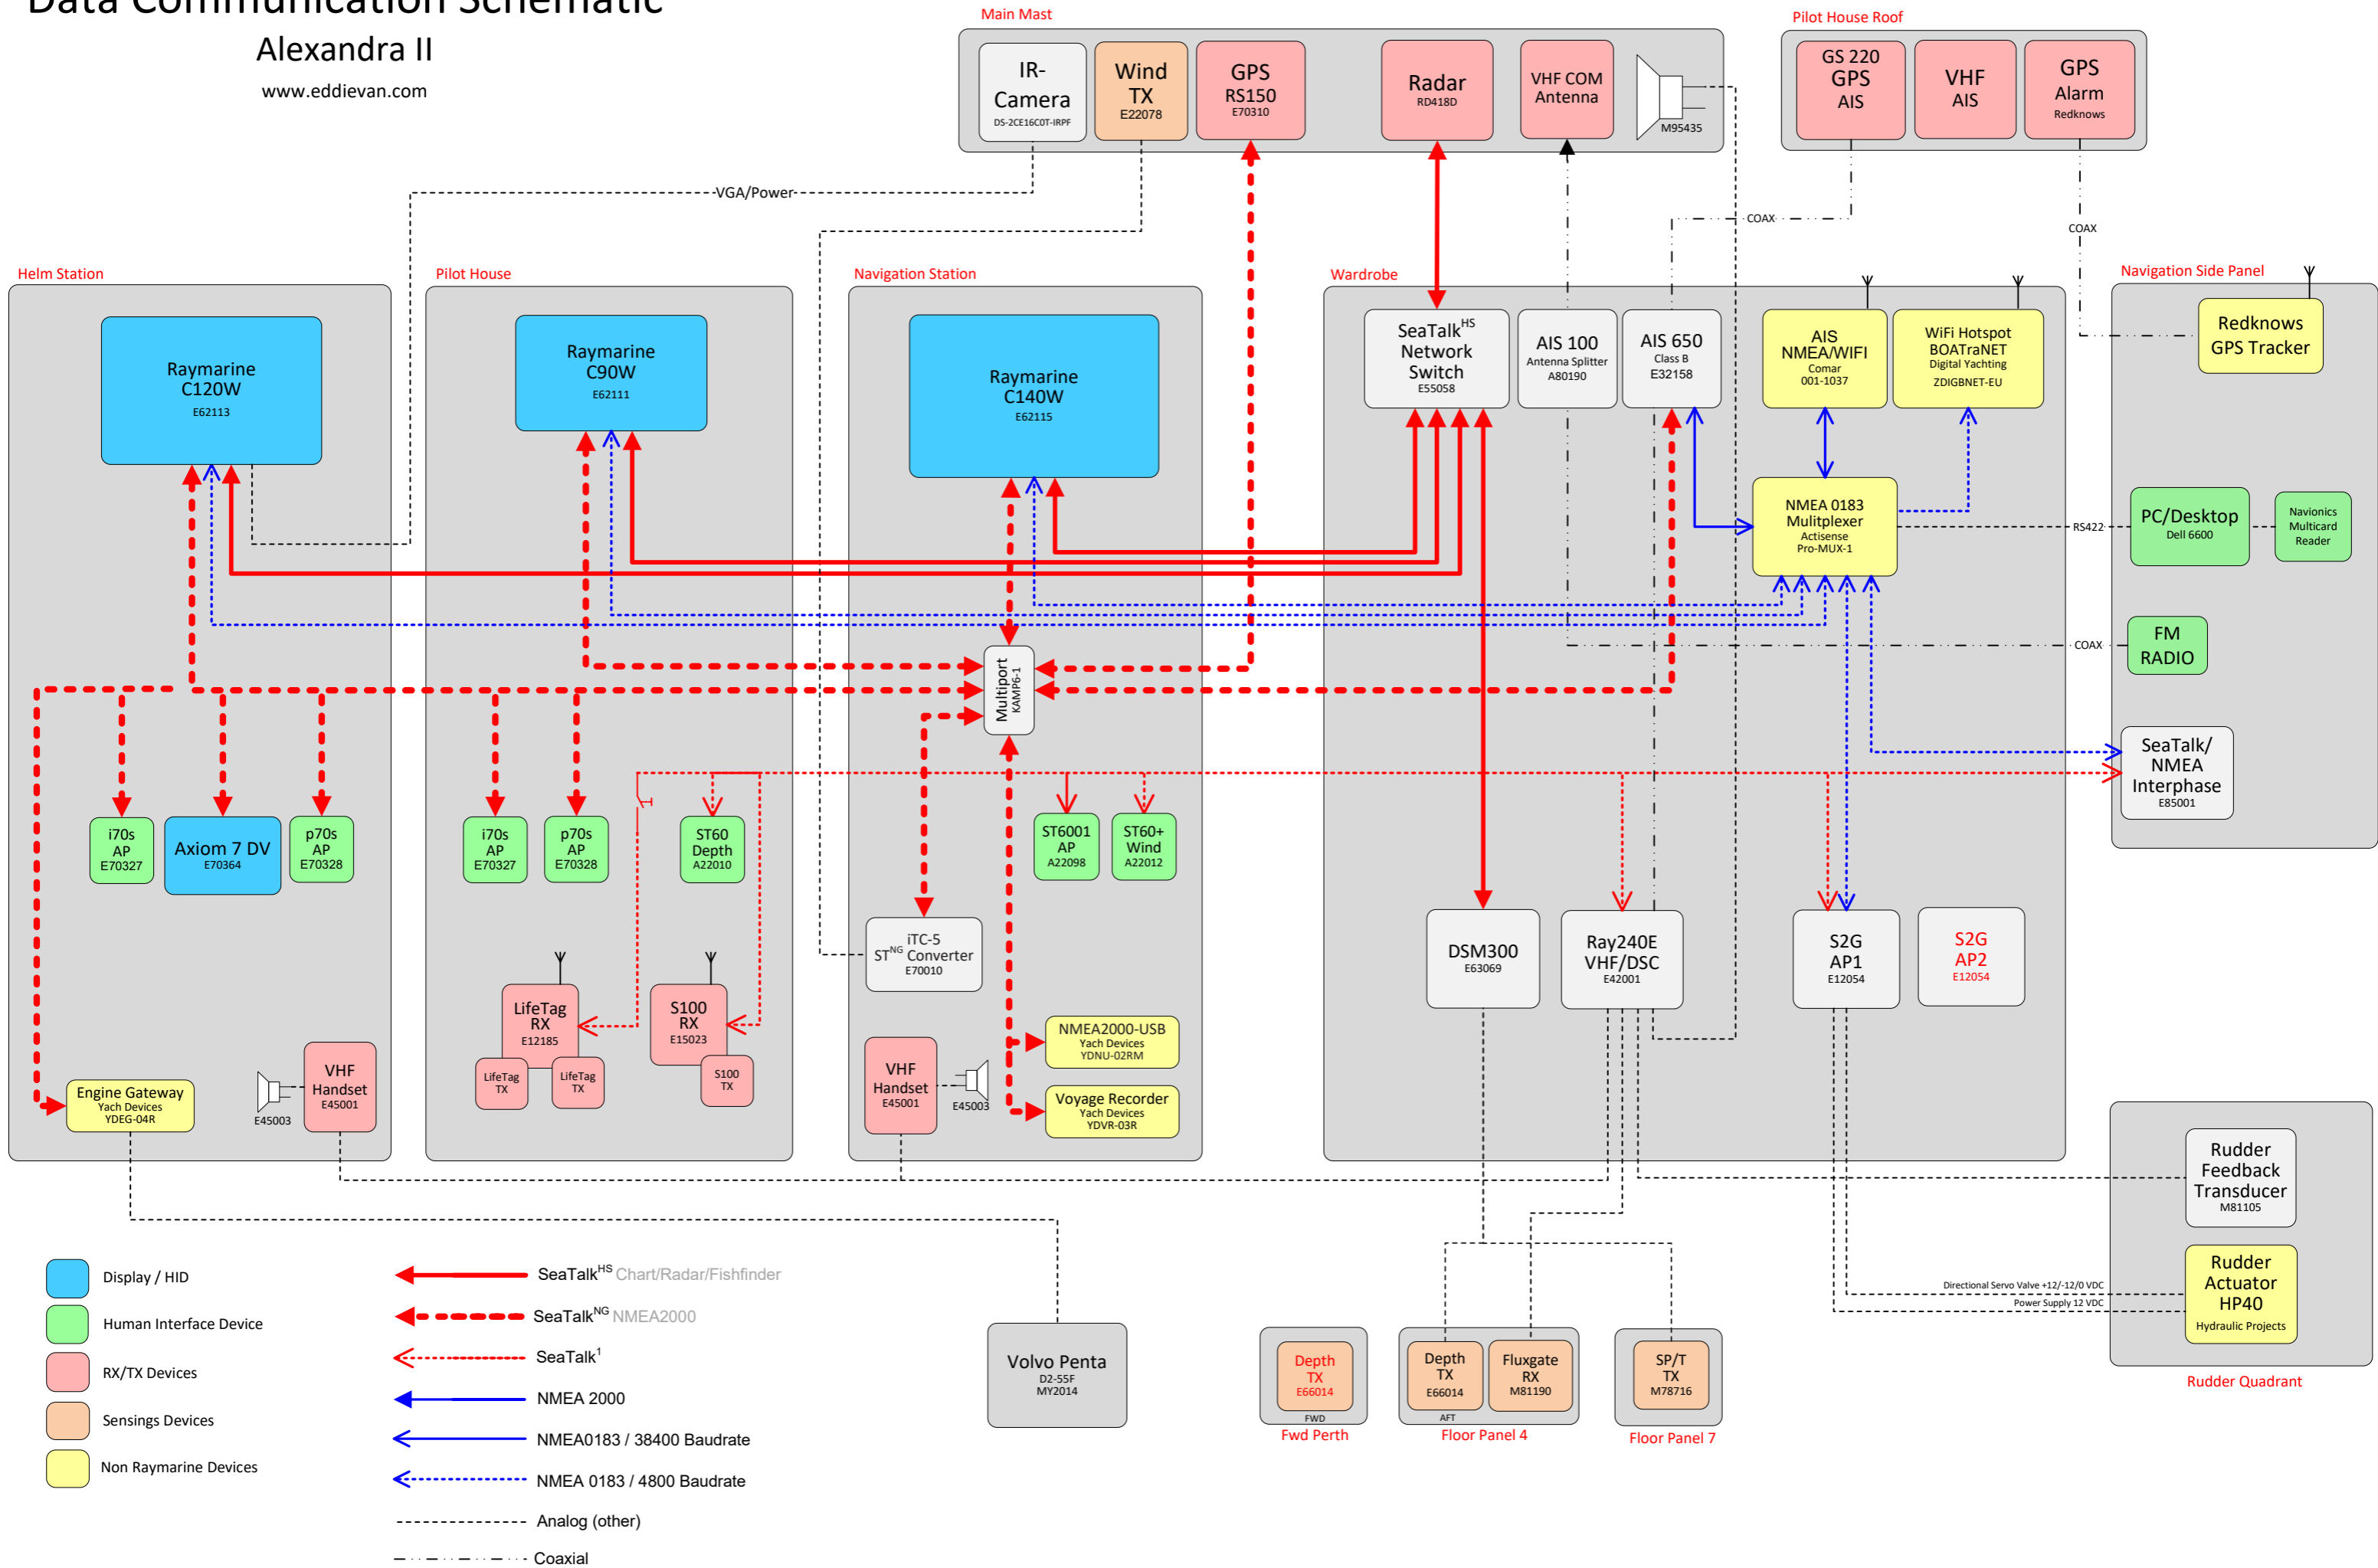

Data Communication Schematic

Alexandra II

www.eddievan.com

- Display / HID
- Human Interface Device
- RX/TX Devices
- Sensings Devices
- Non Raymarine Devices

- SeaTalk^{HS} Chart/Radar/Fishfinder
- SeaTalk^{NG} NMEA2000
- SeaTalk¹
- NMEA 2000
- NMEA0183 / 38400 Baudrate
- NMEA 0183 / 4800 Baudrate
- Analog (other)
- Coaxial