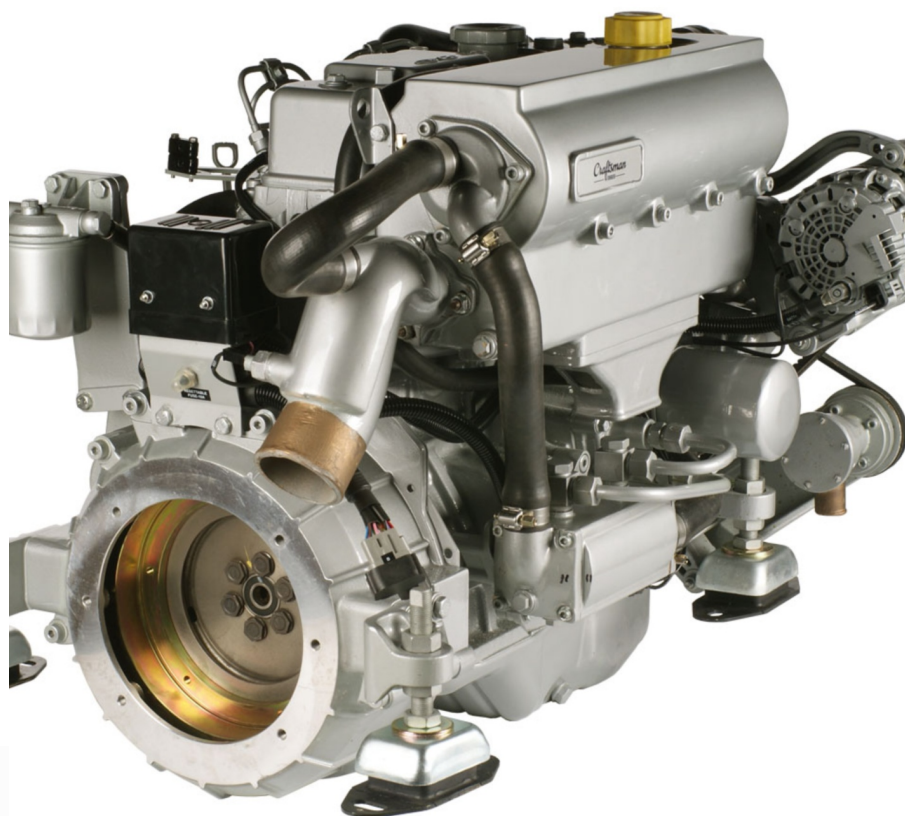

# AA.465.20000 CM4.65 INTERCOOLING BOBTAIL

*Craftsman*  
MARINE

Articlecode:	AA.465.20000	Basic engine:	Hyundai	Max. output at flywheel:	48 kW/65 pk (ISO 8665/3046)
Max. output at prop. shaft:	46.6 kW/63.4 hp (ISO 8665/3046)	Number of cylinders:	4	Capacity:	2607 cm <sup>3</sup>
Bore:	91.1 mm	Stroke:	100 mm	Aspiration:	Natural aspiration
Compression ratio:	22:1	Alternator:	12 V/110 A	Max. rpm:	3000 rpm
Gearbox:	ZF25	Gear ratio:		Engine dampers:	CM type 4 Hyundai
Connection for calorifier:	optional	Exhaust diameter:	ø60	Fuse:	automatic
Standard (alarm) functions:	oil pressure, coolant temp., charge current, exhaust temp., preheat	Weight:	235 kg	Engine panel type:	ALFA 20E